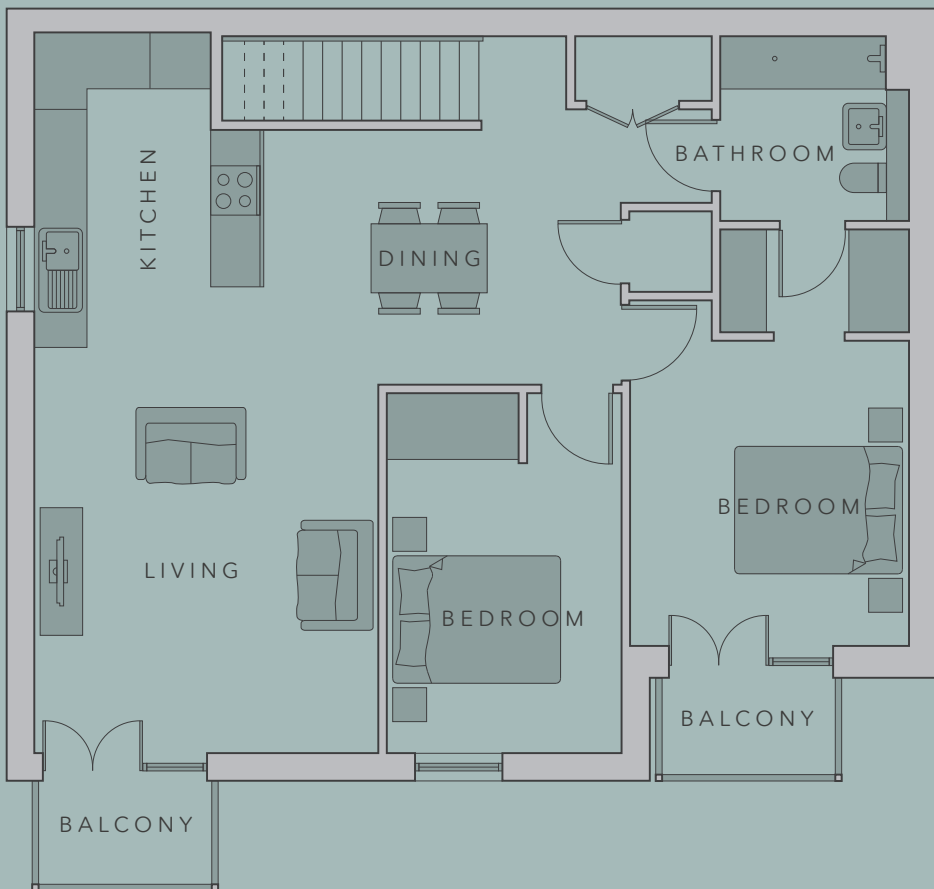

THE LANGHURST

2 BED, 1 BATH APARTMENT

- 2 equally sized double bedrooms
- Spacious open plan kitchen/living/dining area
- 1 Bathroom
- 1 Dressing room
- Balcony

78 sq m

841 – 843 sq ft

Type D

Floor plans are of a typical unit and vary in shape and size
Blocks A, B, J, K, L