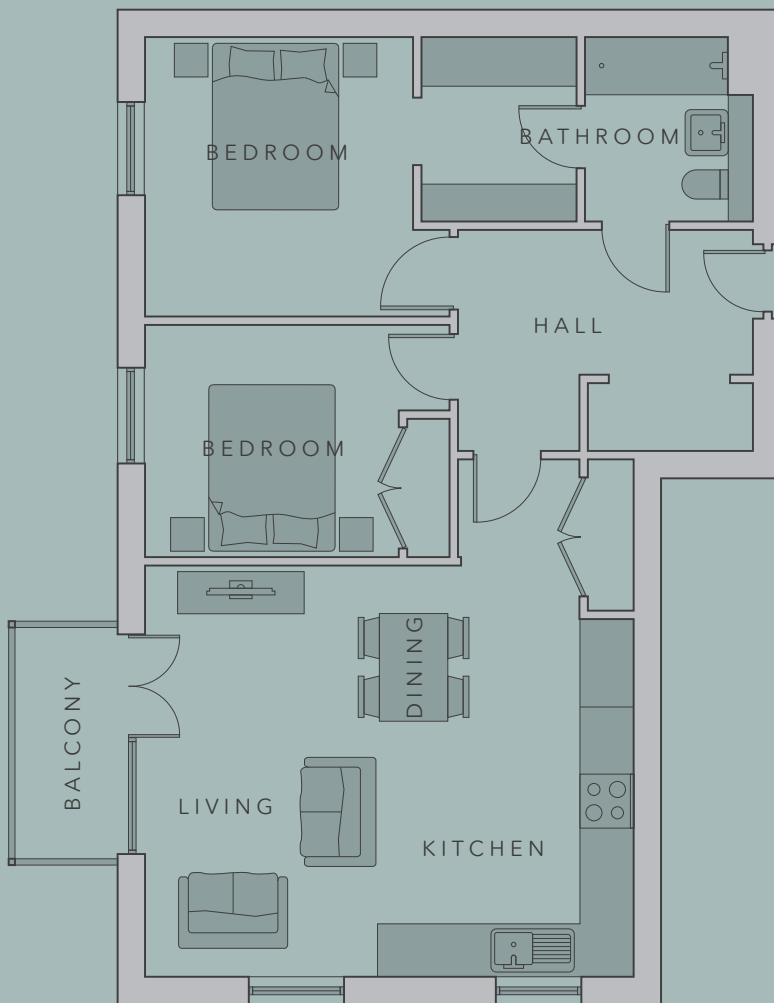

THE LANGHURST

2 BED, 1 BATH APARTMENT

- 2 equally sized double bedrooms
 - Spacious open plan kitchen/living/dining area
 - 1 Bathroom
 - 1 Dressing room
 - Balcony
 - First floor
- 72 sq m
774 sq ft
- Type FF**

Floor plans are of a typical unit and vary in shape and size
Blocks E, F, G, H