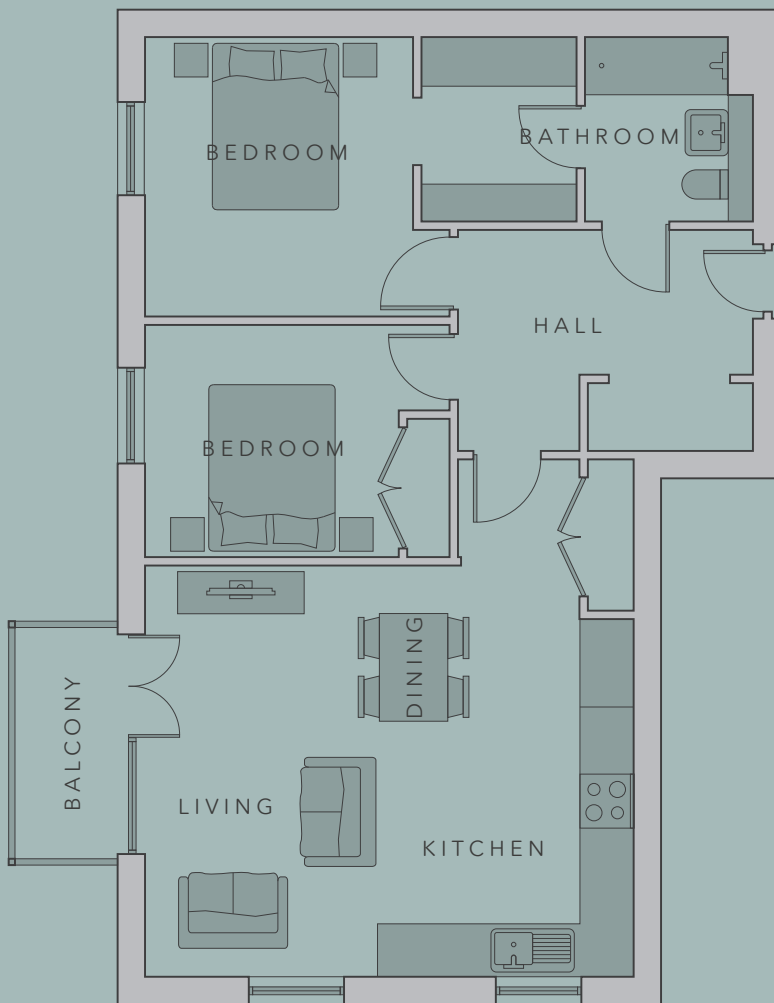

THE LANGHURST AT THE COURTYARD

2 BED, 1 BATH APARTMENT

- 2 equally sized double bedrooms
 - Spacious open plan kitchen/living/dining area
 - 1 Bathroom
 - 1 Dressing room
 - Balcony
 - First floor
- 72 sq m
774 sq ft
- Type FF**

Floor plans are of a typical unit and vary in shape and size
Blocks E, F, G, H