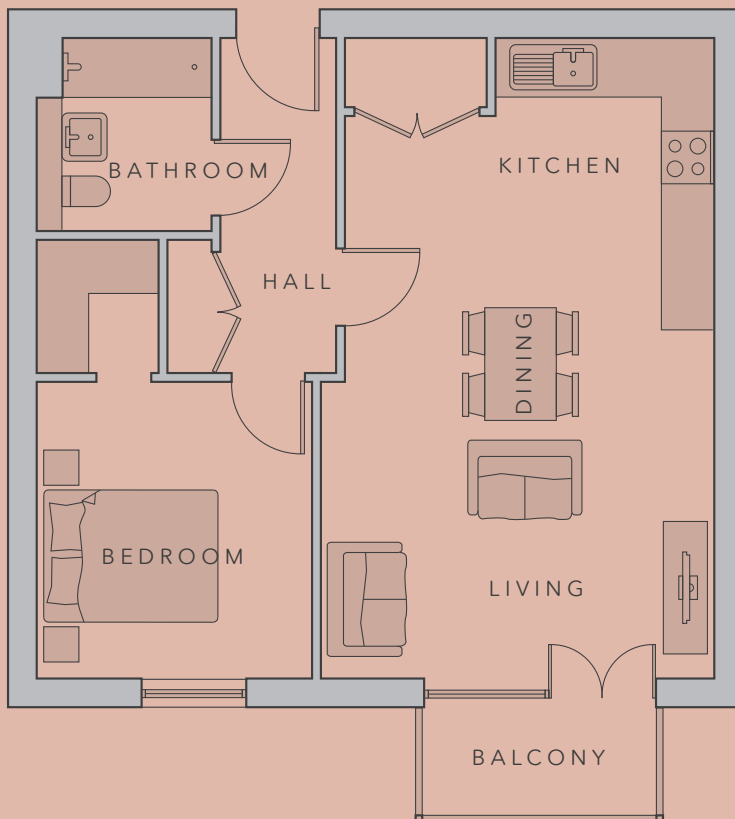

THE COURTYARD

1 BED

APARTMENT

- 1 double bedroom
- Spacious open plan kitchen/living/dining area
- Stunning bathroom with a shower over the bath
- Parking
- Furniture options available
- Upper floor

56 sq m
604 sq ft

Type GG & GGI

Floor plans are of a typical unit and vary in shape and size
Blocks E, F, G, H