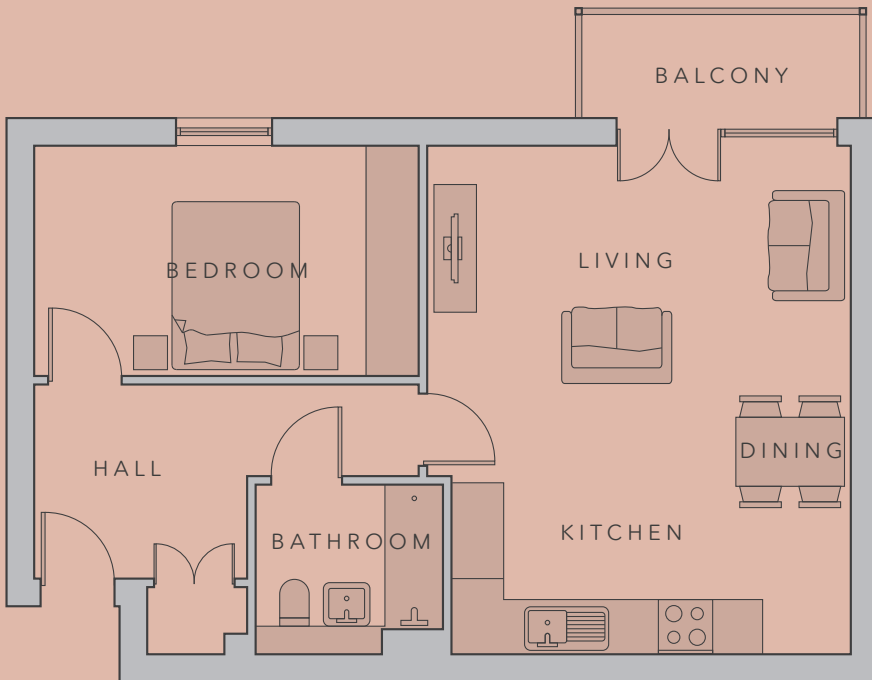

THE COURTYARD

1 BED

APARTMENT

- 1 double bedroom
- Spacious open plan kitchen/living/dining area
- Stunning bathroom with a shower over the bath
- Parking
- Furniture options available
- Ground and first floors

56 sq m

604 – 607 sq ft

Type EE

Floor plans are of a typical unit and vary in shape and size
Blocks E, F, G, H