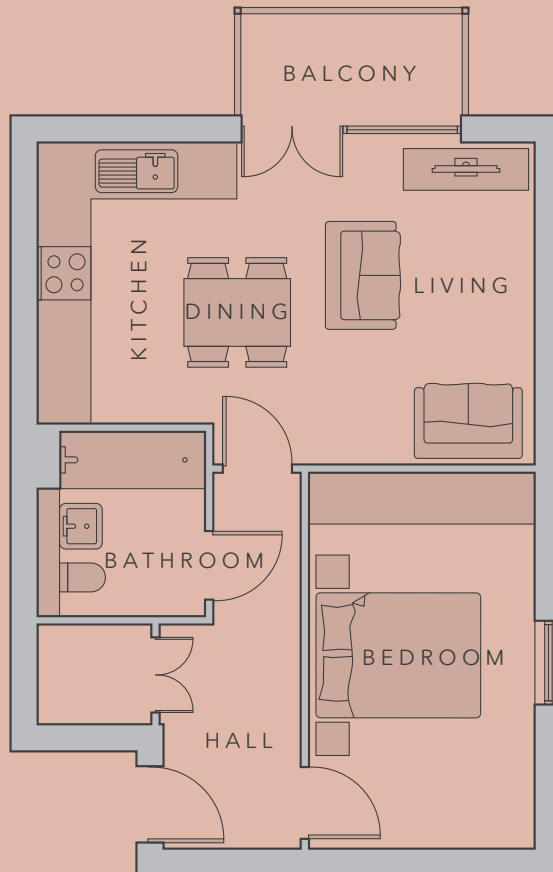

THE COURTYARD

1 BED

APARTMENT

- 1 double bedroom
- Spacious open plan kitchen/living/dining area
- Stunning bathroom with a shower over the bath
- Parking
- Furniture options available
- Ground floor, first and upper floors

48 sq m

519 – 525 sq ft

Type BBI & BB

Floor plans are of a typical unit and vary in shape and size
Blocks E, F, G, H