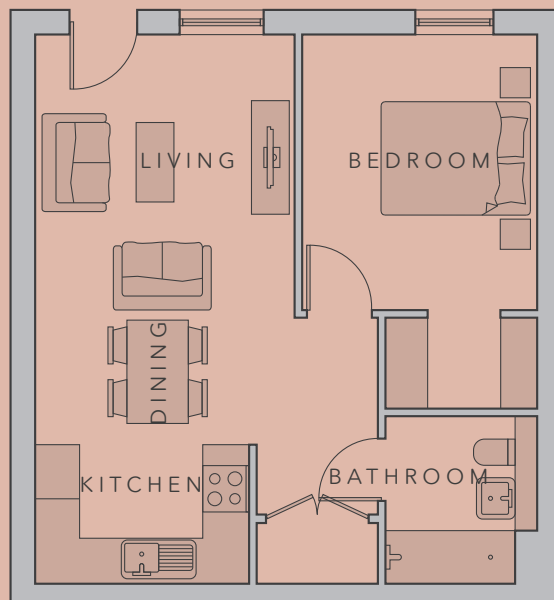

THE BUCHAN

1 BED

MAISONNETTE

- 1 double bedroom
- Spacious open plan kitchen/living/dining area
- Stunning bathroom with a shower over the bath
- Parking
- Furniture options available
- Ground floor

50 sq m

541 sq ft

Type B

Floor plans are of a typical unit and vary in shape and size

Blocks A, B, J, K, L