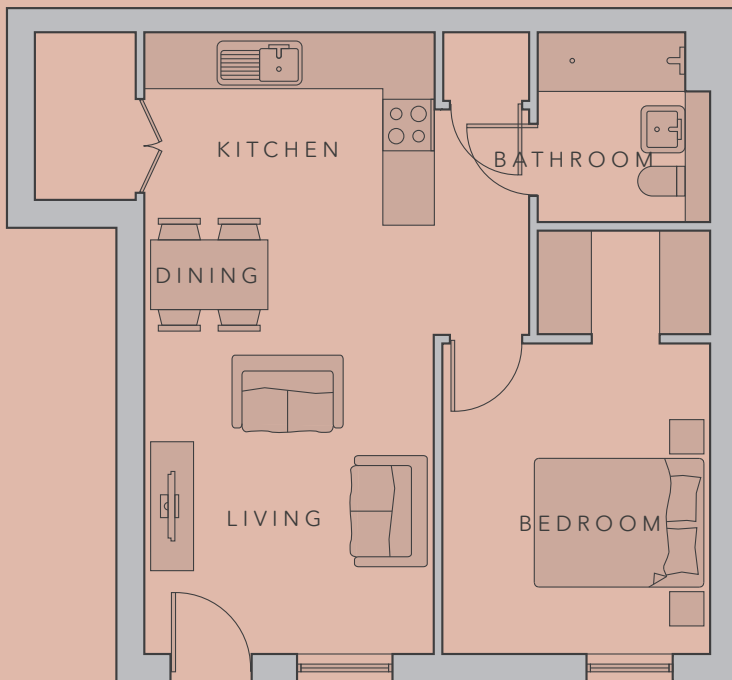

THE BUCHAN

1 BED

MAISONNETTE

- 1 double bedroom
- Spacious open plan kitchen/living/dining area
- Stunning bathroom with a shower over the bath
- Parking
- Furniture options available
- Ground floor

48 sq m

518 sq ft

Type C

Floor plans are of a typical unit and vary in shape and size

Blocks A, B, J, K, L