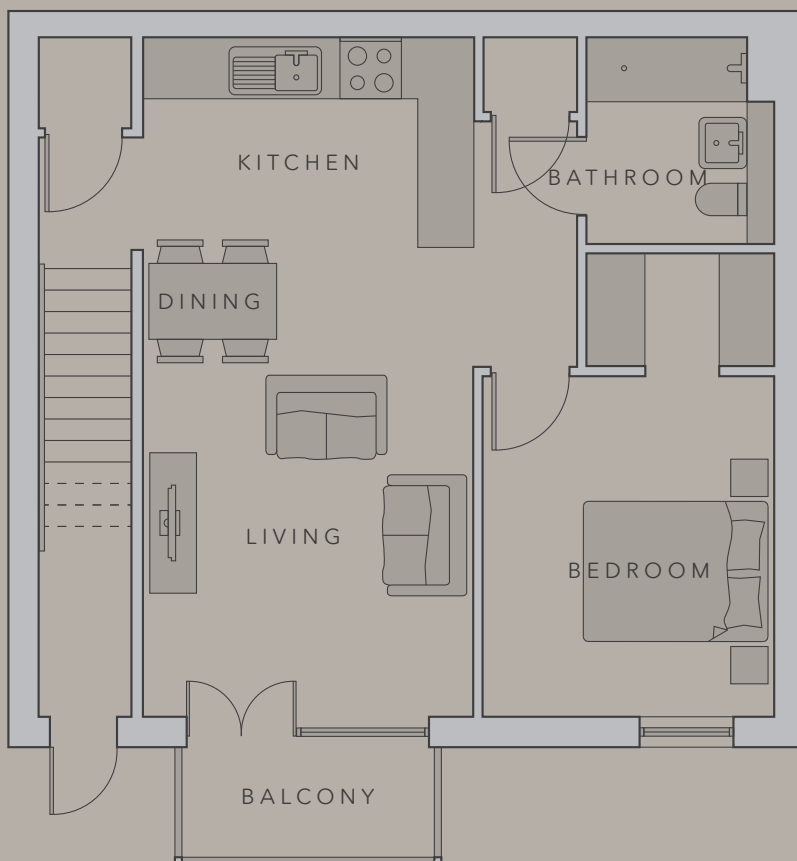

THE ARUNDEL

1 BED

MAISONNETTE

- 1 double bedroom
- Spacious open plan kitchen/living/dining area
- Stunning bathroom with a shower over the bath
- Parking
- Furniture options available
- Upper floor

48 sq m

518 sq ft

Type F

Floor plans are of a typical unit and vary in shape and size
Blocks A, B, J, K, L