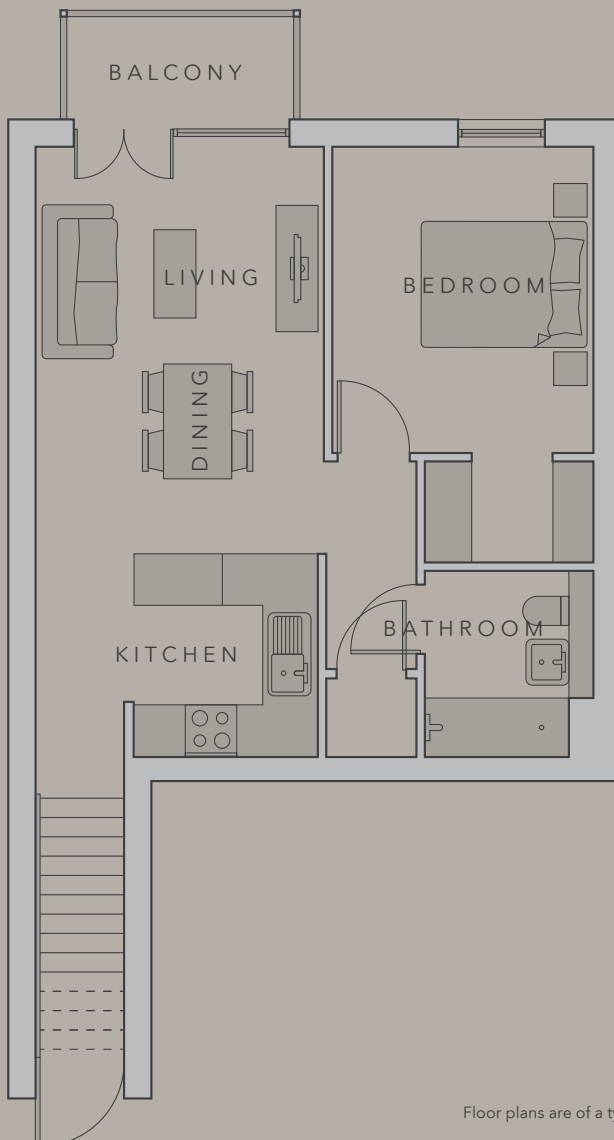

THE ARUNDEL

1 BED

MAISONNETTE

- 1 double bedroom
- Spacious open plan kitchen/living/dining area
- Stunning bathroom with a shower over the bath
- Parking
- Furniture options available
- Upper floor

52.5 sq m

565 sq ft

Type E

Floor plans are of a typical unit and vary in shape and size

Blocks A, B, J, K, L