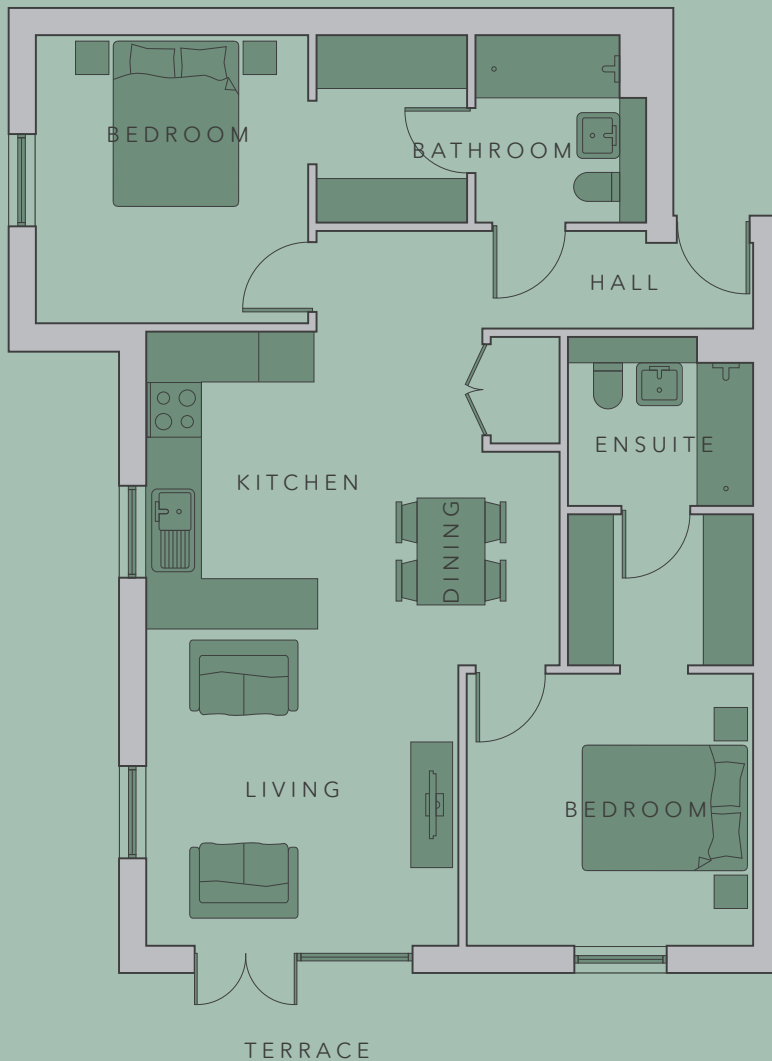

THE HOLMBURY AT THE COURTYARD

2 BED, 2 BATH APARTMENT

Starting from £1,250 pcm

- 2 equally sized double bedrooms
- Spacious open plan kitchen/living/dining area
- 2 Bathrooms
- 2 Dressing rooms
- Balcony or terrace
- Ground and first floors

79 sq m

849 sq ft

Type HH

Floor plans are of a typical unit and vary in shape and size
Blocks G & H