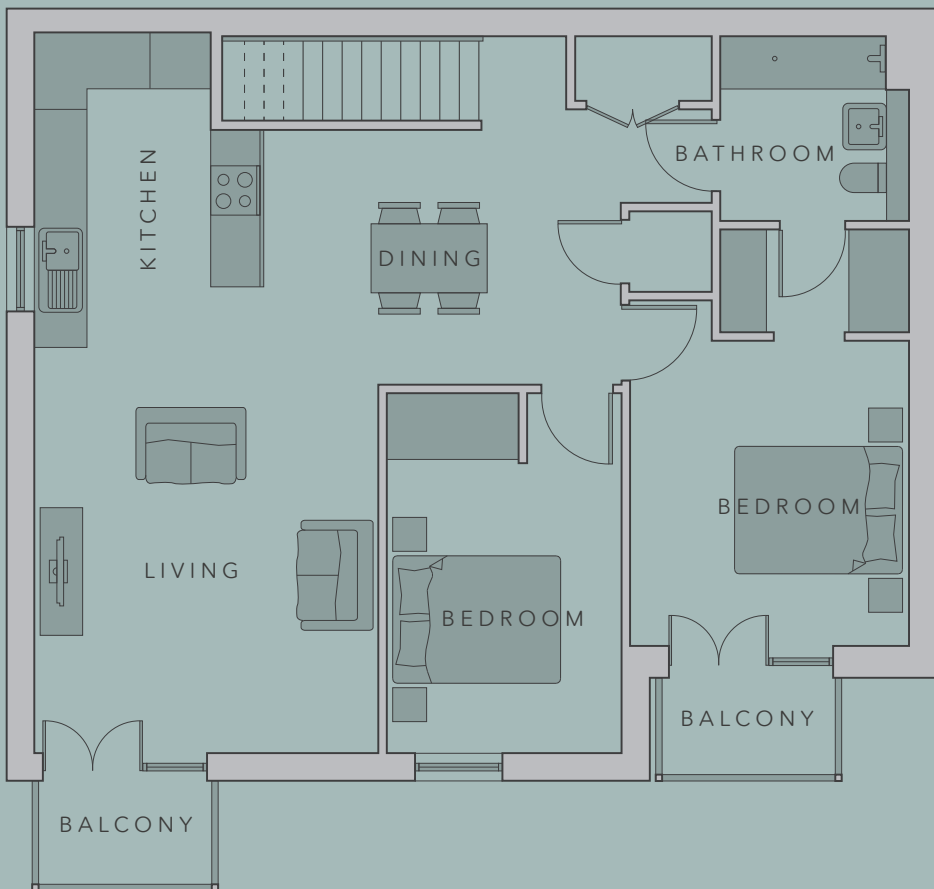

## 2 BED, 1 BATH APARTMENT

Starting from £1,295 pcm

- 2 equally sized double bedrooms
- Spacious open plan kitchen/living/dining area
- 1 Bathroom
- 1 Dressing room
- Balcony

78 sq m

841 – 843 sq ft

**Type D**

Floor plans are of a typical unit and vary in shape and size  
Blocks A, B, J, K, L