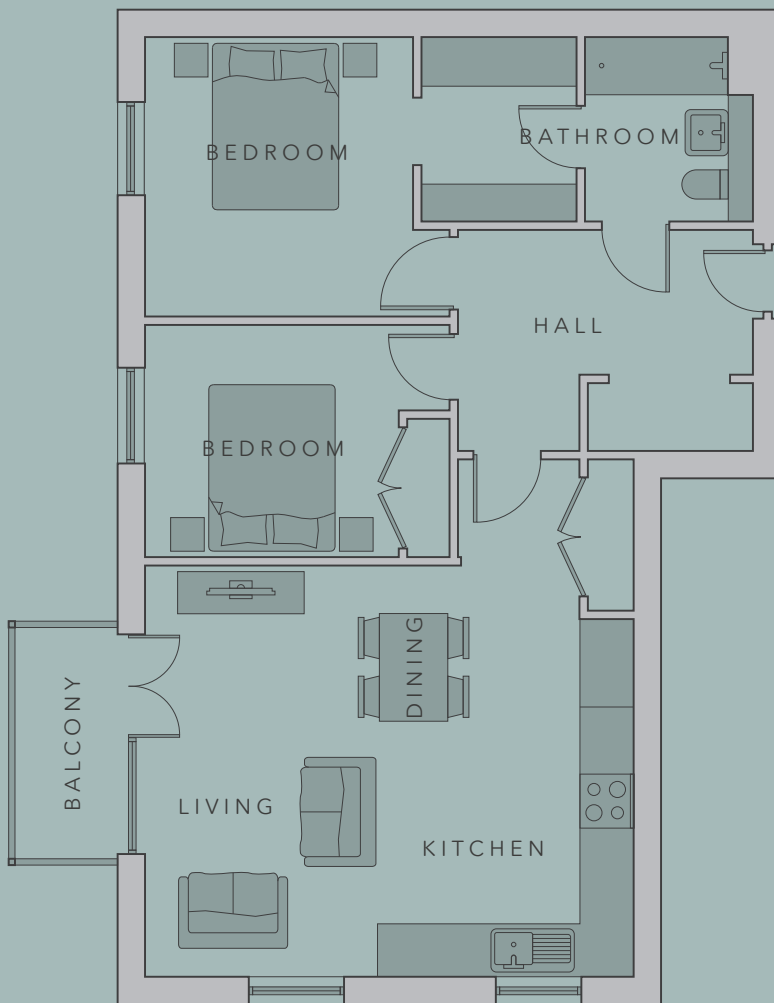

THE LANGHURST

2 BED, 1 BATH APARTMENT

Starting from £1,150 pcm

- 2 equally sized double bedrooms 72 sq m
- Spacious open plan kitchen/living/dining area 774 sq ft
- 1 Bathroom
- 1 Dressing room
- Balcony
- First floor

Type FF

Floor plans are of a typical unit and vary in shape and size
Blocks E, F, G, H