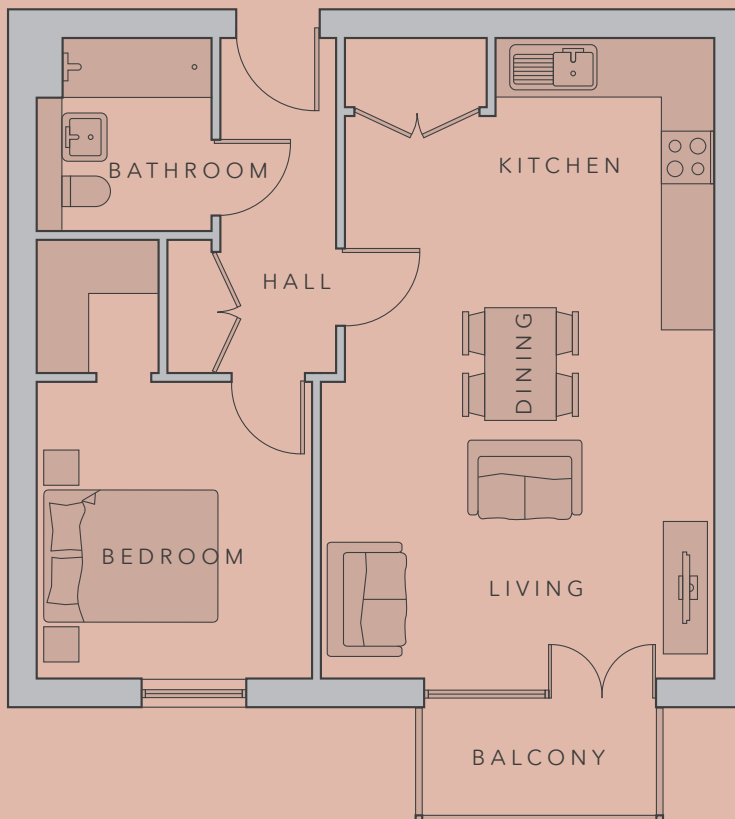

THE COURTYARD

1 BED

APARTMENT

Starting from £950 pcm

- 1 double bedroom
- Spacious open plan kitchen/living/dining area
- Stunning bathroom with a shower over the bath
- Parking
- Furniture options available
- Upper floor

56 sq m
604 sq ft

Type GG & GGI

Floor plans are of a typical unit and vary in shape and size
Blocks E, F, G, H