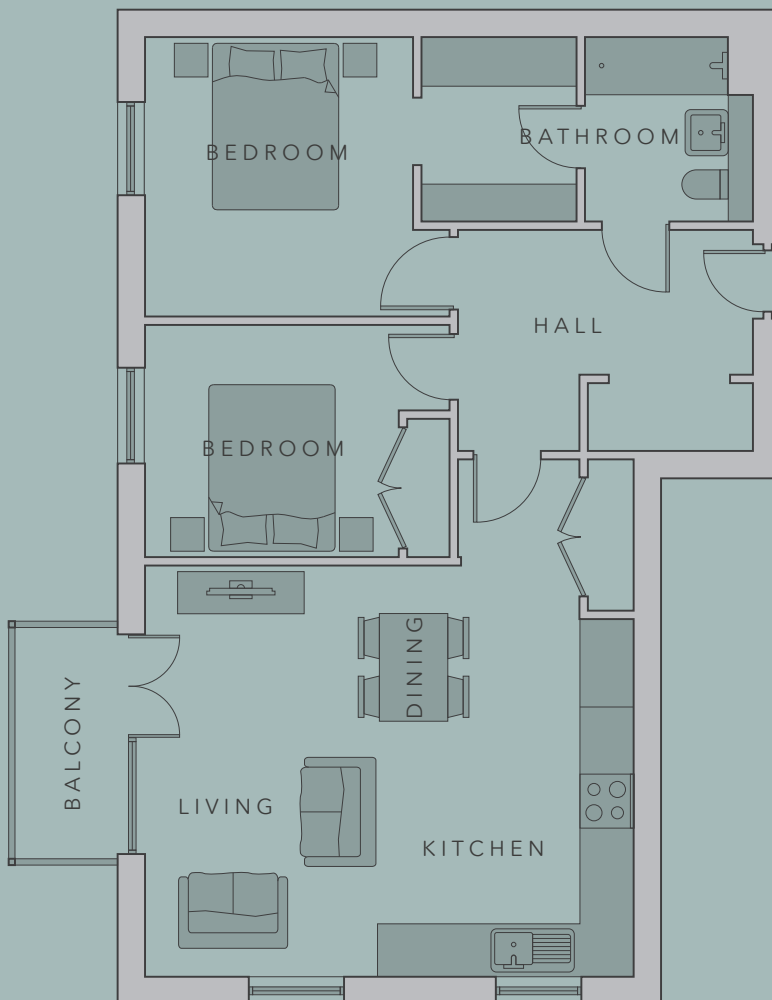

## 2 BED, 1 BATH APARTMENT

Starting from £1,150 pcm

- 2 equally sized double bedrooms 72 sq m
- Spacious open plan kitchen/living/dining area 774 sq ft
- 1 Bathroom
- 1 Dressing room
- Balcony
- First floor

**Type FF**

Floor plans are of a typical unit and vary in shape and size  
Blocks E, F, G, H