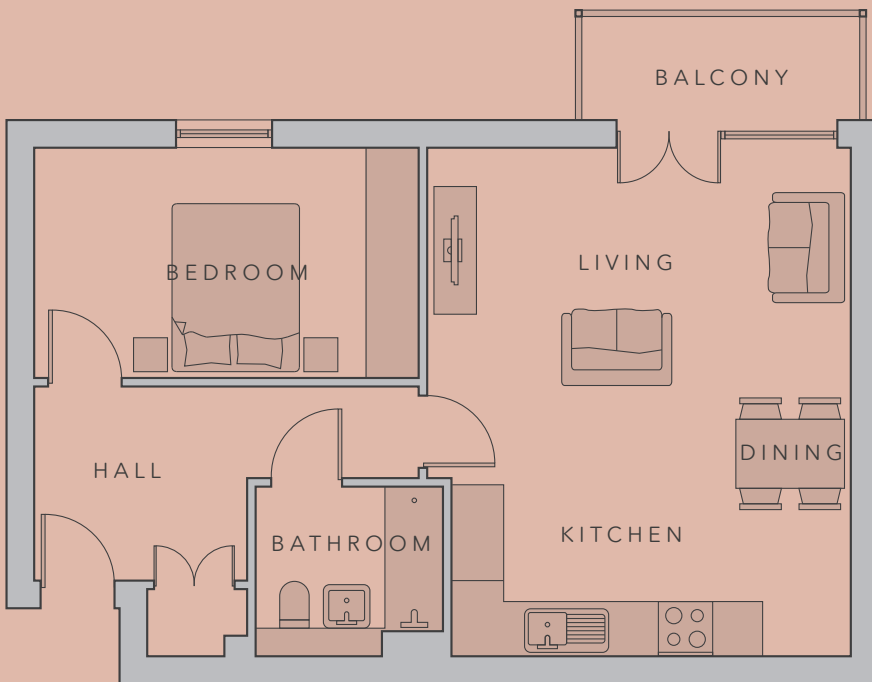

THE COURTYARD

1 BED

APARTMENT

Starting from £950 pcm

- 1 double bedroom
- Spacious open plan kitchen/living/dining area
- Stunning bathroom with a shower over the bath
- Parking
- Furniture options available
- Ground and first floors

56 sq m

604 – 607 sq ft

Type EE

Floor plans are of a typical unit and vary in shape and size
Blocks E, F, G, H