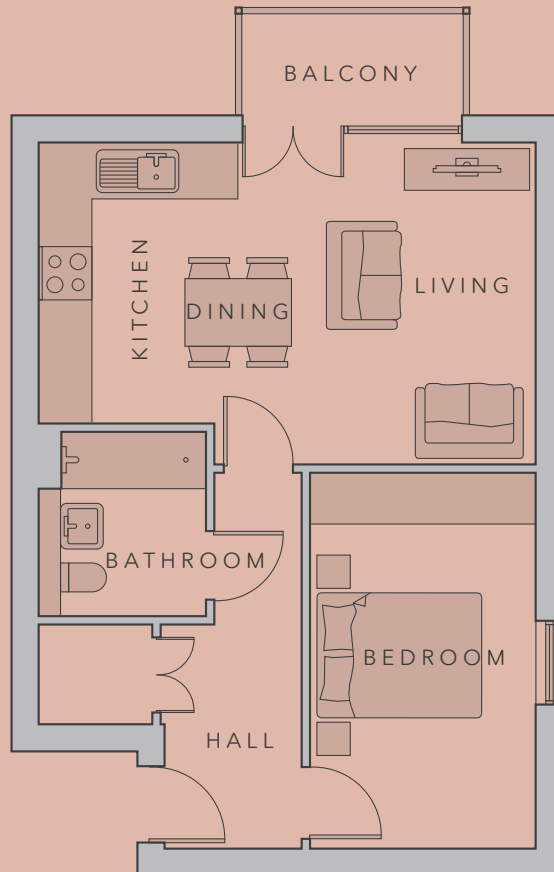

THE COURTYARD

1 BED

APARTMENT

Starting from £925 pcm

- 1 double bedroom
- Spacious open plan kitchen/living/dining area
- Stunning bathroom with a shower over the bath
- Parking
- Furniture options available
- Ground floor, first and upper floors

48 sq m

519 – 525 sq ft

Type BBI & BB

Floor plans are of a typical unit and vary in shape and size
Blocks E, F, G, H