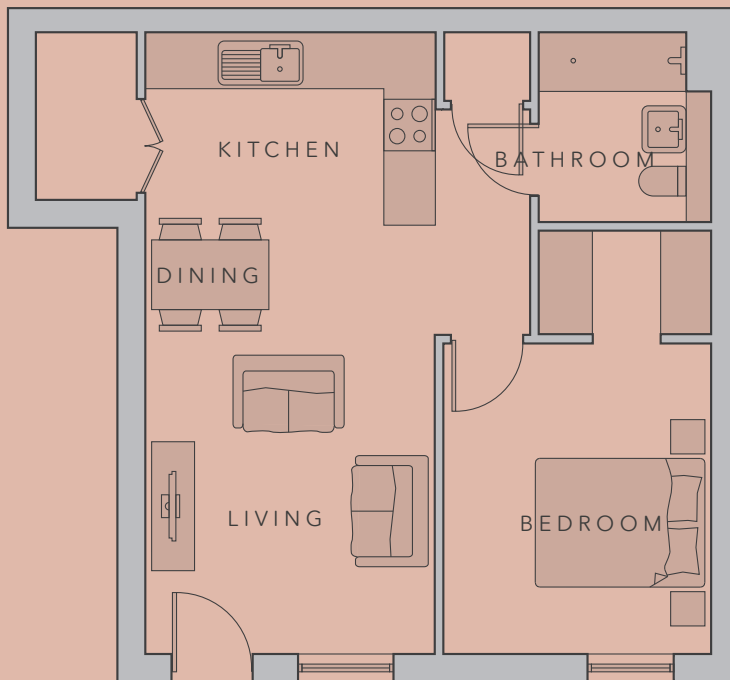

THE BUCHAN

1 BED

MAISONNETTE

Starting from £850 pcm

- 1 double bedroom
- Spacious open plan kitchen/living/dining area
- Stunning bathroom with a shower over the bath
- Parking
- Furniture options available
- Ground floor

48 sq m

518 sq ft

Type C

Floor plans are of a typical unit and vary in shape and size

Blocks A, B, J, K, L