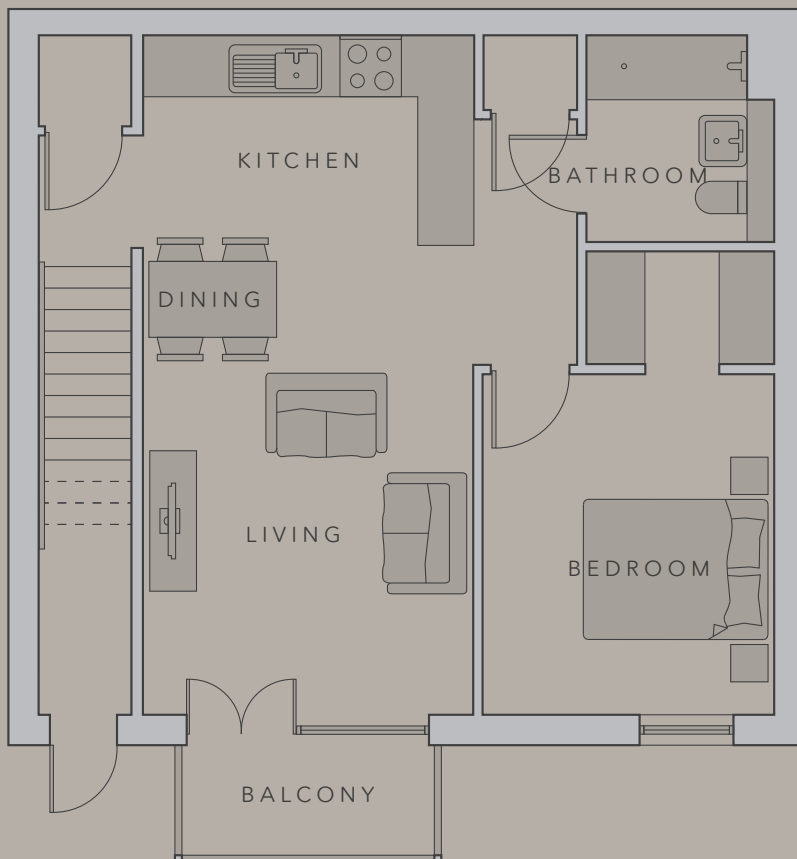

## 1 BED

## MAISONNETTE

Starting from £850 pcm

- 1 double bedroom
- Spacious open plan kitchen/living/dining area
- Stunning bathroom with a shower over the bath
- Parking
- Furniture options available
- Upper floor

48 sq m

518 sq ft

**Type F**

Floor plans are of a typical unit and vary in shape and size  
Blocks A, B, J, K, L