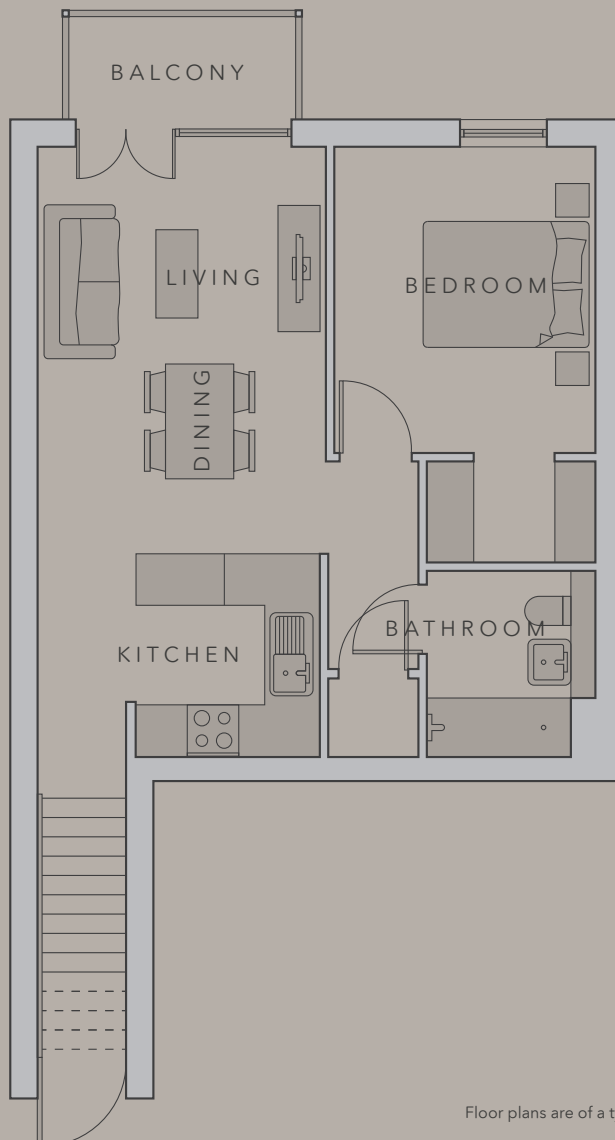

THE ARUNDEL

1 BED

MAISONNETTE

Starting from £895 pcm

- 1 double bedroom
- Spacious open plan kitchen/living/dining area
- Stunning bathroom with a shower over the bath
- Parking
- Furniture options available
- Upper floor

52.5 sq m

565 sq ft

Type E

Floor plans are of a typical unit and vary in shape and size

Blocks A, B, J, K, L